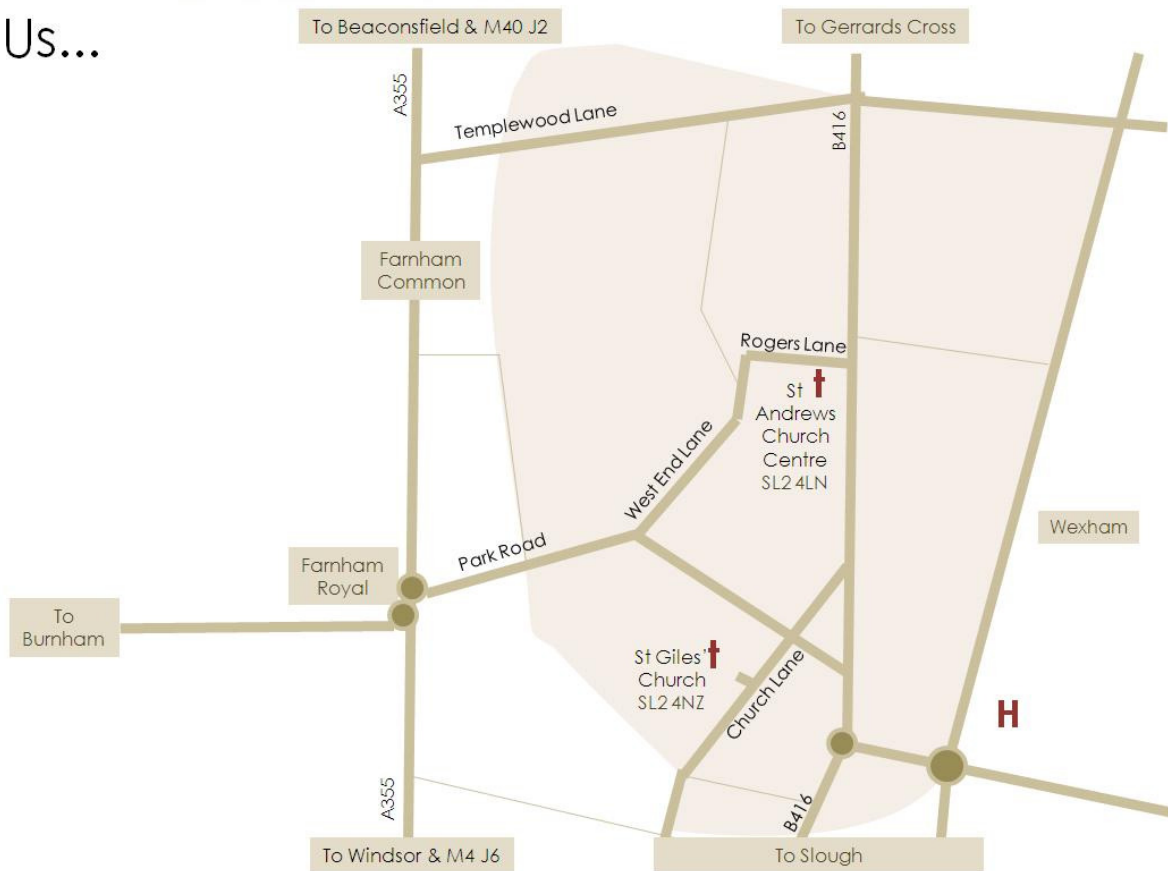

Stoke Poges Church[†]

St Giles' and St Andrew's

Visit Us...

Directions to St Giles', Stoke Poges from the North

- Exit M40 at **Junction 2**
- Head **SOUTH** on **A355** towards Slough.
- Drive through Farnham Common.
- At double mini-roundabout in Farnham Royal, turn **LEFT** onto **Park Road** towards Stoke Poges.
- Continue along Park Road for 1.5 miles following the curve to the right.
- Turn **RIGHT** onto **Church Lane**.
- The driveway for **St Giles** is on your **RIGHT** before the Memorial Gardens.

Directions to St Giles', Stoke Poges from the South

- Exit M4 at **Junction 6**
- Head **NORTH** on **A355** towards Slough.
- Drive through shops on Farnham Road, past Catholic Church.
- At double mini-roundabout in Farnham Royal, turn **RIGHT** onto **Park Road** towards Stoke Poges.
- Continue along Park Road for 1.5 miles following the curve to the right.
- Turn **RIGHT** onto **Church Lane**.
- The driveway for **St Giles** is on your **RIGHT** before the Memorial Gardens

Stoke Poges Church[†]

St Giles' and St Andrew's

Stoke Poges Church[†]

St Giles' and St Andrew's